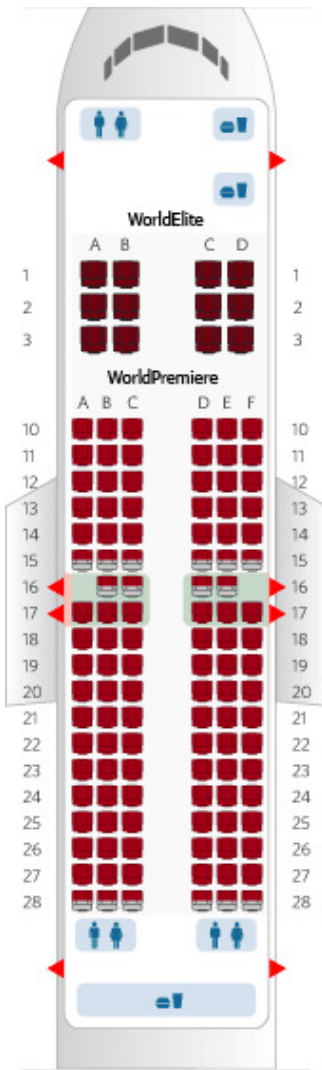

Our second definitive aircraft is the Boeing 757-200, presently OrientalCay is in possession of two of these aircraft. With a range of 4100 nautical miles, and room for 234 passengers at max capacity; this efficient, high-technology aircraft delivers excellent comfort for all passengers.

Fleet Overview:

Aircraft Type:	Aircraft Reg:	Production Date:	Delivery Date:	Christening:
B73G	B-HAY	08/12/2002	07/18/2011	"Singapore"
B73G	B-HBY	09/02/2002	07/18/2011	"Seoul"
B744	B-KAY	06/17/1991	07/20/2011	"Hong Kong"
B744	B-KBY	09/05/1989	07/20/2011	"New York"
B752	B-LAY	12/14/1997	07/19/2011	"Tokyo"
B752	B-LBY	10/07/1999	07/19/2011	"Hanoi"

Boeing 737-700

B73G Seating Configuration: 12 in WorldElite and 112 in WorldPremiere

Range: 3440nm

Boeing 747-400

B744 Seating Configuration: 65 in WorldElite and 338 in WorldPremiere

Range: 7260nm

Boeing 757-200

B752 Seating Configuration: 234 in a High Dense WorldPremiere Config

Range: 4100nm

Upper Deck
WorldElite