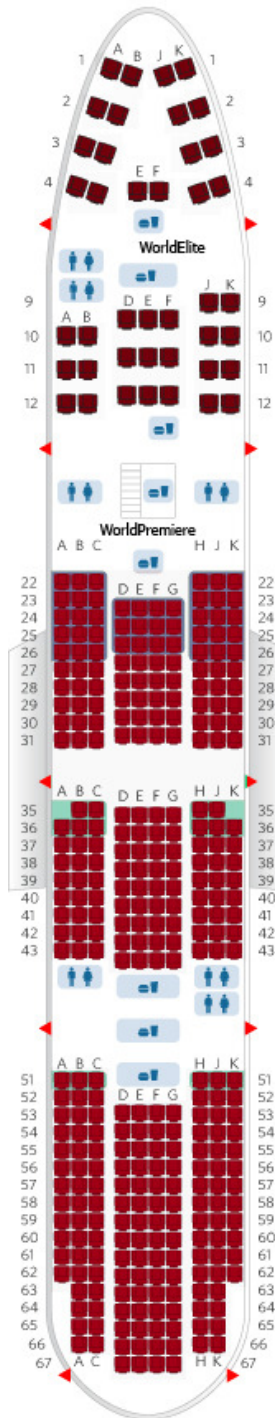

Our second definitive aircraft is the Boeing 757-200, presently OrientalCay is in possession of two of these aircraft. With a range of 4100 nautical miles, and room for 234 passengers at max capacity; this efficient, high-technology aircraft delivers excellent comfort for all passengers.

The third model of aircraft in OrientalCay's fleet and our Flagship, the Boeing 747-400, with its 7260nm range, is perfect for our long range flights, such as Hong Kong to London, or Hong Kong to the New York. All of our aircraft are fitted with comfortable leather seats in a Two Class Configuration excluding the Boeing 757. Each of them are refurbished just for OrientalCay, delivering PTV's in both WorldElite and WorldPremiere.

Boeing 737-700

B73G Seating Configuration: 12 in WorldElite and 112 in WorldPremiere

Range: 3440nm

Boeing 747-400

B744 Seating Configuration: 65 in WorldElite and 338 in WorldPremiere

Range: 7260nm

Boeing 757-200

B752 Seating Configuration: 234 in a High Dense WorldPremiere Config

Range: 4100nm

Upper Deck
WorldElite